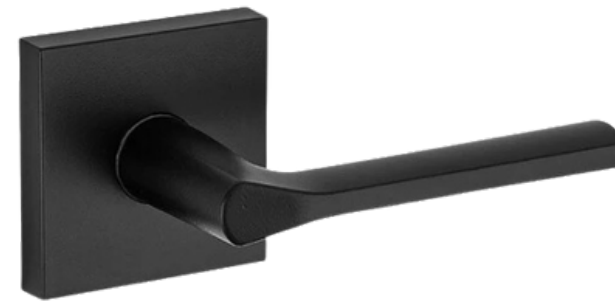

## DOORS + HARDWARE

F - 12" OUTDOOR WALL SCONCE (MATTE BLACK)

A - SHAKER 2 PANEL INTERIOR DOOR

B - MATTE BLACK HINGES

C.- ROUND ROD PRIVACY DOOR PRIVACY SET (MATTE BLACK)

D - FOUR PANEL TRANSOM EXTERIOR DOOR (BLACK)