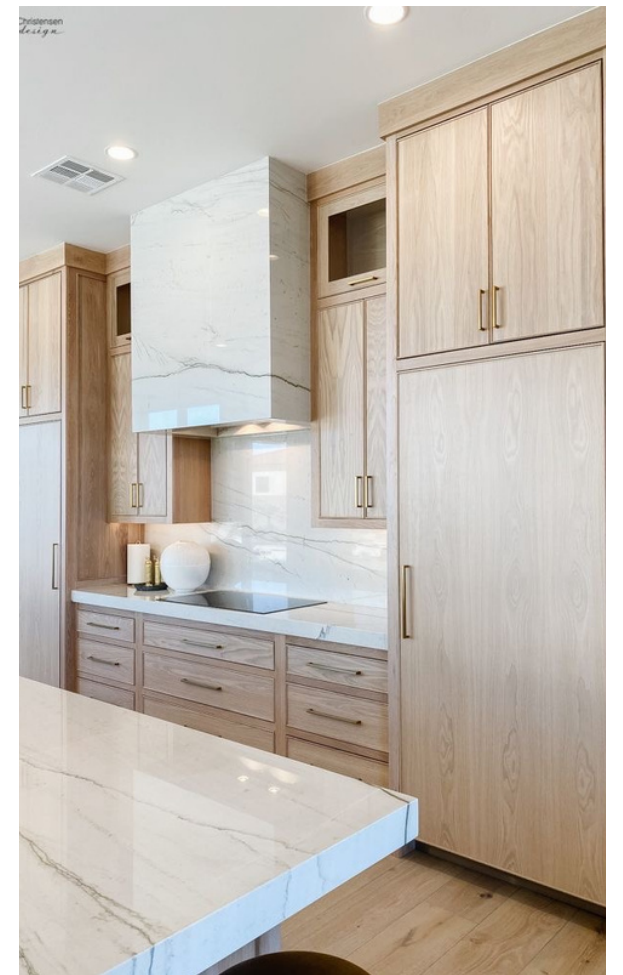

A

C

D

B

F

G

H

E

I

NATURAL KITCHEN

A - STONE WASH SHAKER CABINETS

B - MANTAUK FOG 2X8 BACKSPLASH

C - BRUSHED GOLD PULLS

D - COUNTERS

E - HARDWOOD FLOORING

F - SHERWIN WILLIAMS "MARSHMALLOW"

G - KITCHEN PENDANTS

H - KITCHEN FAUCET

I - GOLD DRUM LIVING ROOM LIGHT FIXTURE

*BACKSPLASH - BRICK SET

*GROUT - WHITE

VJ